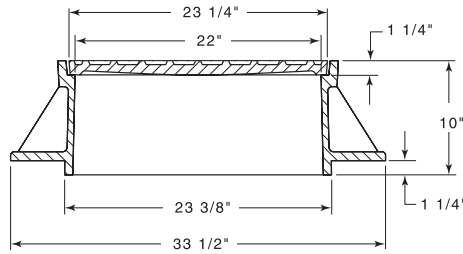

R-1536
Manhole Frame, Solid Lid

Heavy Duty

R-1536-1
Manhole Frame, Solid Lid

Heavy Duty

R-1536-B
**Manhole Frame,
 Bolted/Gasketed Solid Lid**

Heavy Duty

Furnished with six 3/4" anchor holes on 28" diameter bolt circle.

R-1537
Manhole Frame, Solid Lid

Heavy Duty