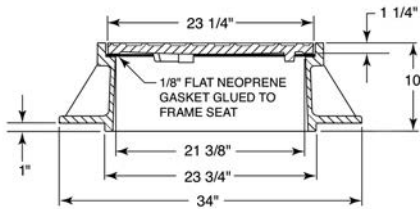

R-1536
Manhole Frame, Solid Lid

Heavy Duty

R-1536-1
Manhole Frame, Solid Lid

Heavy Duty

R-1536-B
**Manhole Frame,
 Bolted/Gasketed Solid Lid**

Heavy Duty

Furnished with six 3/4" anchor holes on 28" diameter bolt circle.

R-1537
Manhole Frame, Solid Lid

Heavy Duty