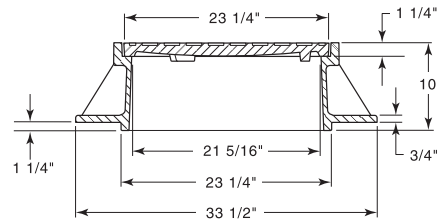

R-1536
Manhole Frame, Solid Lid

Heavy Duty

R-1536-1
Manhole Frame, Solid Lid

Heavy Duty

R-1536-B
**Manhole Frame,
 Bolted/Gasketed Solid Lid**

Heavy Duty

Furnished with six 3/4" anchor holes on 28" diameter bolt circle.

R-1537
Manhole Frame, Solid Lid

Heavy Duty